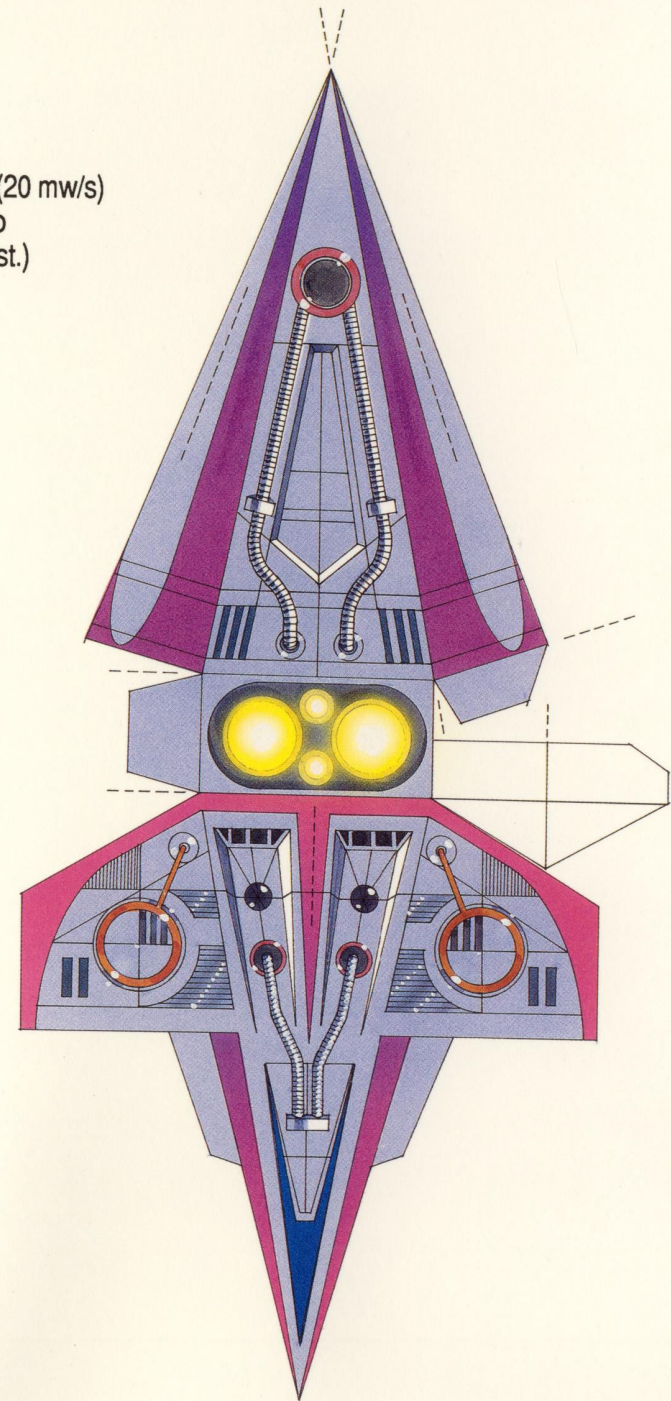

VULTURE

Type: Manchi
Class designation: Light cruiser
Predominant marking: Violet
Length: 49 m (est.)
Displacement: 456 t (est.)
Armor: 480 (est)
Beam weapon: sapphire laser (20 mw/s)
Missile weapon: Plasma torpedo
Shield(s): Fwd-2, Aft-1 (est.)
ECM: --
Propulsion: Unknown
Acceleration: 0.30 G
Turn (°/sec): 25
Date first sighted: 2309

In every encounter with Imperial ships, Manchi Vultures have attacked to kill, given no quarter, and have never accepted surrender. Exercise extreme caution.

TITAN

Type:	Imperial
Class designation:	Heavy cruiser
Predominant markings:	Green
Length:	95 m
Displacement:	2,232 t
Armor:	900
Beam weapon:	particle (20 mw/s), turreted
Missile weapon:	Nova
Shield(s):	Fwd-3, Aft-3
ECM:	50%
Propulsion:	Imp. Shipyards positron drive
Acceleration:	0.15 G
Turn (°/sec):	10
Date introduced:	2304

The glory of the Imperial fleet, the Titan-class cruiser reduces piracy in a system by its mere presence. Titans lack nothing in state-of-the-art armaments and defenses.