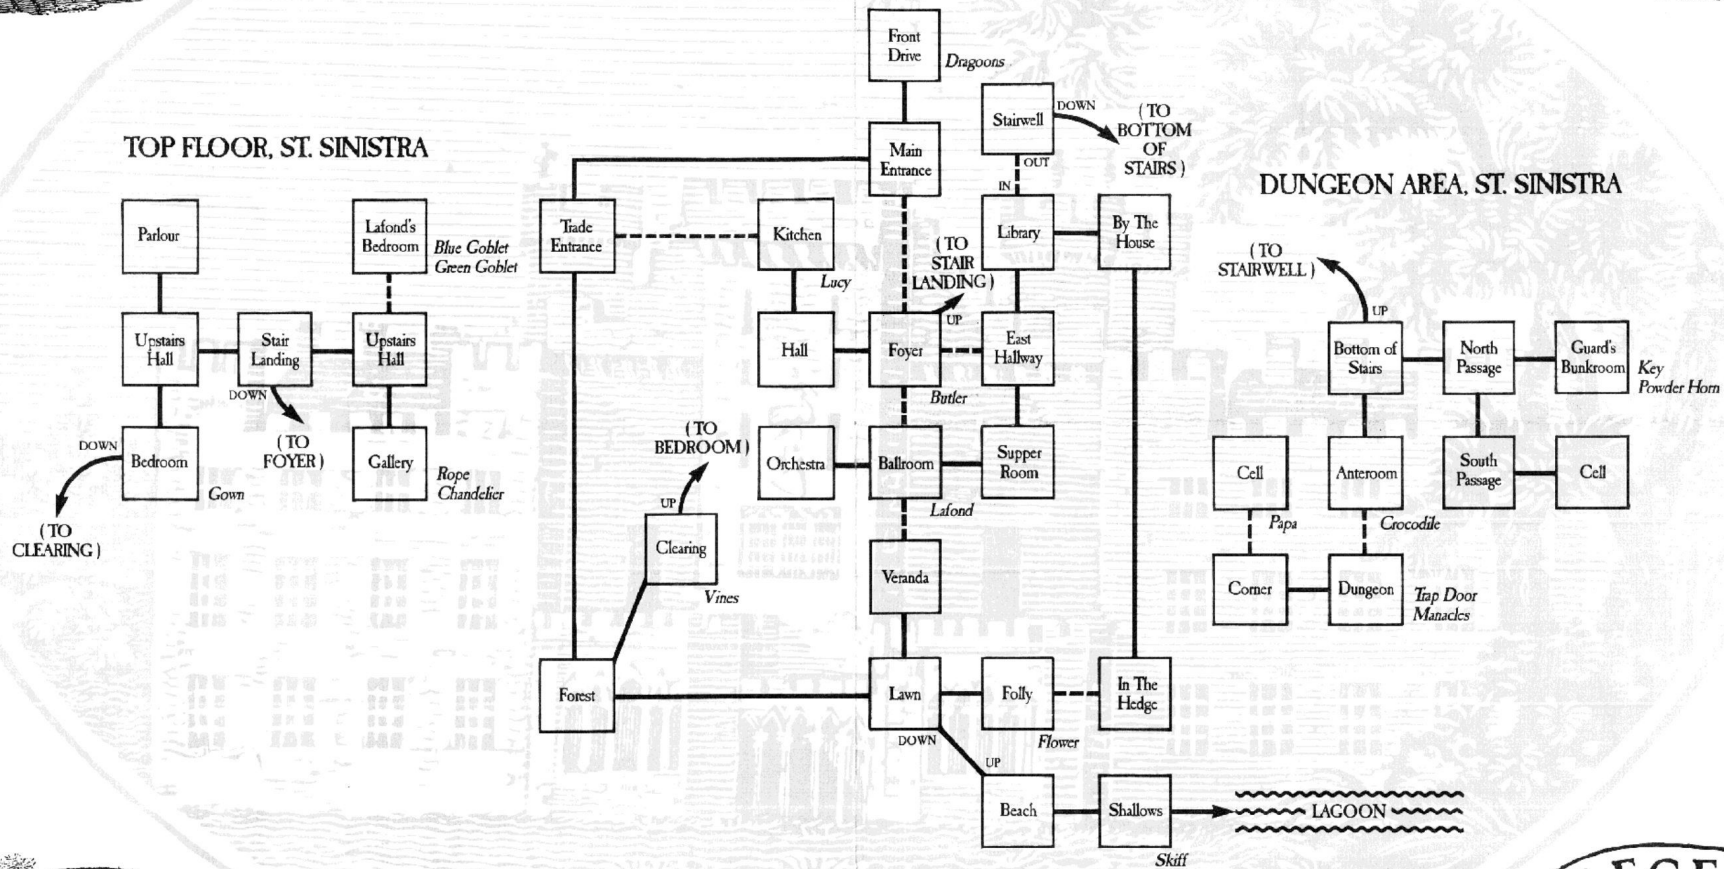

GROUND FLOOR, ST. SINISTRA

TOP FLOOR, ST. SINISTRA

DUNGEON AREA, ST. SINISTRA

LA MAISON DE JEAN LAFOND

**LEGEND**

- Normal passageway
- - - Passageway requiring special equipment or puzzle-solving

**INFOCOM**

# The Helena Louise

## A BATTLE AT SEA