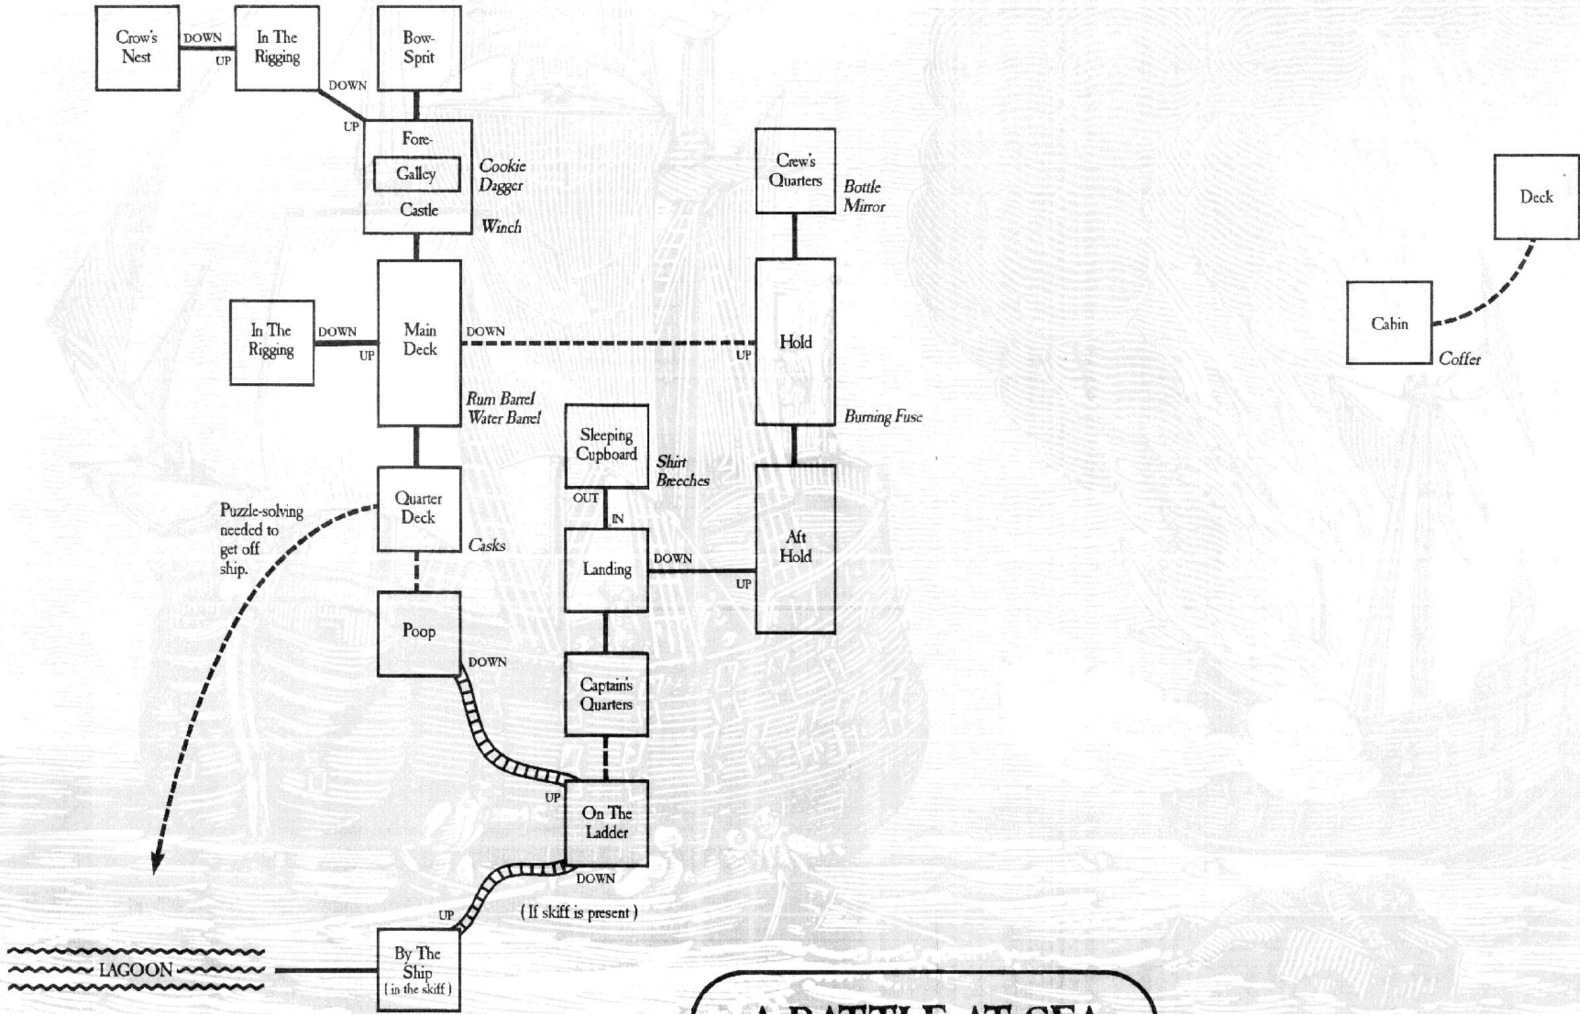

GROUND FLOOR, ST. SINISTRA

TOP FLOOR, ST. SINISTRA

DUNGEON AREA, ST. SINISTRA

LA MAISON DE JEAN LAFOND

**LEGEND**

- Normal passageway
- - - Passageway requiring special equipment or puzzle-solving

**INFOCOM**

# The Helena Louise

# The Lafond Deux

## A BATTLE AT SEA